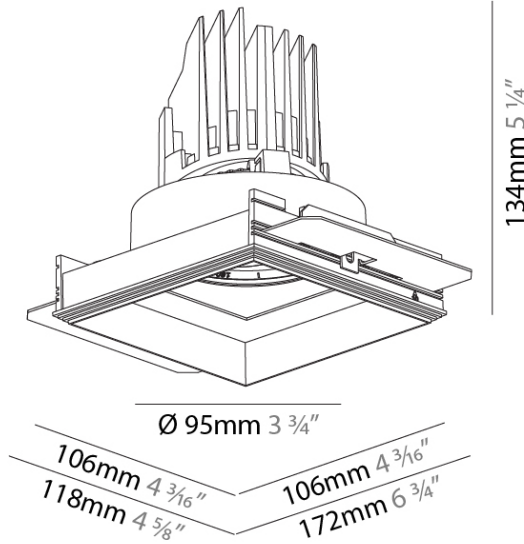

ELECTRICAL

Lamp Type: LED (Zhaga Standard) _____

Input Wattage (W): 13.2 / 16.5 _____

Total Output Wattage (W): 12.1 / 14.7 _____

Dimming: Tri-Mode (Non-Dimming and Phase Dimming (120Vac only) and 0-10V Dimming) _____

Driver Included: No _____

Driver Location: Recessed Housing _____

Driver Type: Constant Current - Universal _____

Driver Class: Class 2 _____

Housing: See components _____

Input Voltage (V): 120 - 277 _____

Constant Current (MA): 350 _____

LED

Number of LEDs: 1 _____

Color Temperature (°K): 2700 / 3000 / 3500 / 4000 _____

Max. Delivered Lumen (lm): 850 / 950 / 1019 / 1040 _____

Nominal Lumen (lm): 960 / 1070 / 1156 / 1180 _____

CRI: >90 CRI _____

Efficiency (%): 88.5 _____

Lamp Life (hrs): 50000 _____

Upon Request: RGB-W Tunable White Special Color Temperature Special LED _____

OPTICAL

Reflector?: 10 _____

Adjustability: Rotational 355°; Tilt 30° _____

Upon Request: Special Beam Angles _____

Available for international specifications by adding "INT" at the end of the existing Model #. For assistance on 'custom' specifications, contact zteam@zaneen.com. In a constant effort to supply the best product, we reserve the right to change specifications or materials without notice. The most recent specification sheets are found at zaneen.com

IP rating: IP20