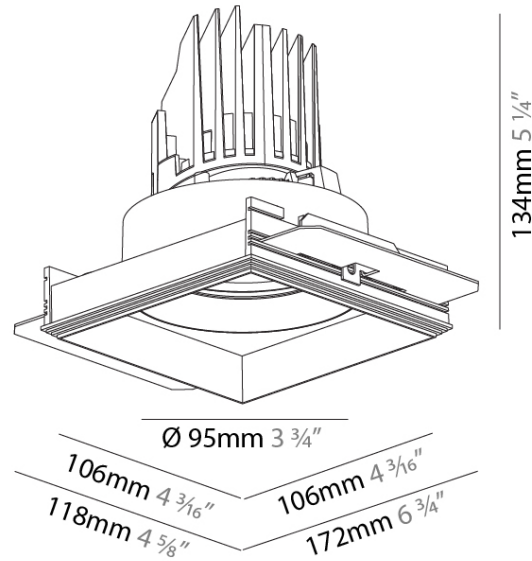

ELECTRICAL

Lamp Type: LED (Zhaga Standard)
Input Wattage (W): 13.2 (2700K) / 16.5
Total Output Wattage (W): 12 (2700K) / 15
Dimming: Tri-Mode (Non-Dimming and Phase Dimming (120Vac only) and 0-10V Dimming)
Driver Included: No
Driver Location: Recessed Housing
Driver Type: Constant Current - Universal
Driver Class: Class 2
Housing: See components
Input Voltage (V): 120 - 277
Constant Current (MA): 350

LED

Number of LEDs: 1
Color Temperature (°K): 2700 / 3000 / 3500 / 4000
Max. Delivered Lumen (lm): 850 / 950 / 1019 / 1040
Nominal Lumen (lm): 960 / 1070 / 1156 / 1180
CRI: >90 CRI
Efficiency (%): 88.5
Lamp Life (hrs): 50000
Upon Request: RGB-W Tunable White Special Color Temperature Special LED

OPTICAL

Reflector: 10
Adjustability: Rotational 355°; Tilt 30°
Upon Request: Special Beam Angles

RATINGS AND CERTIFICATIONS

Available for international specifications by adding "INT" at the end of the existing Model #. For assistance on 'custom' specifications, contact zteam@zaneen.com. In a constant effort to supply the best product, we reserve the right to change specifications or materials without notice. The most recent specification sheets are found at zaneen.com

IP rating: IP20